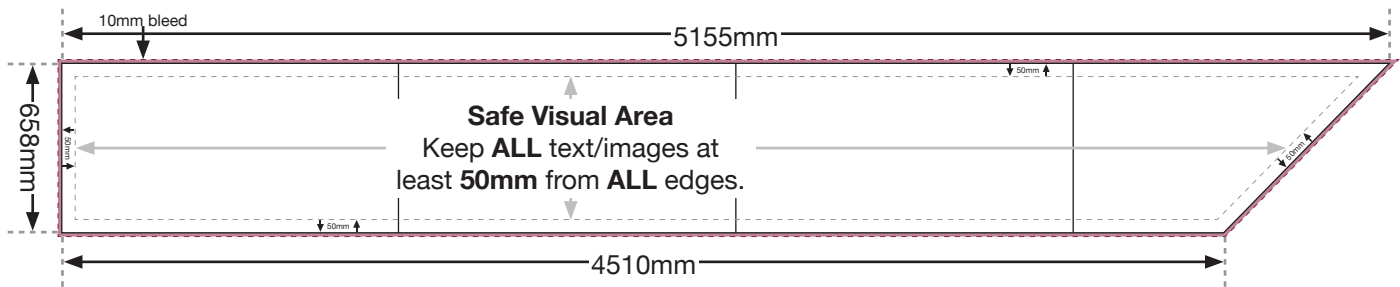

Gas Bus Super Edge

Artwork Details

Overall Size - As shown above

The advert should be created to **fill** the overall size.

Safe Visual Area - As shown above

Please place **all vital text** and **images** at least **50mm** from all edges of the **overall size**.

Please Note:

The final advert is printed in 4 pieces.

Panels 1, 2, 3 - 1310mm x 658mm & Panel 4 - 1225mm x 658mm and sliced to fit angled edge.

Small text needs to avoid the vertical panel breaks as much as possible - Large logos & text will be fine.