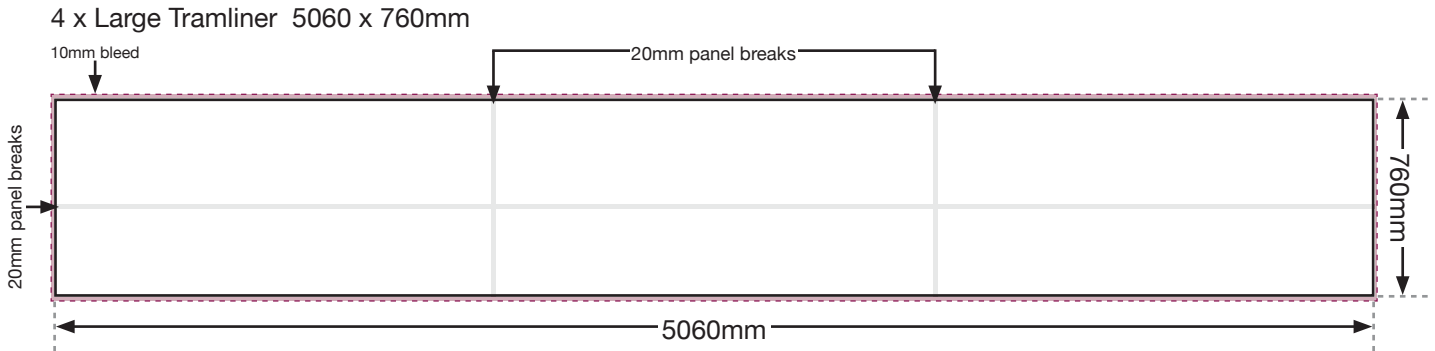

## Tram Superside

1 x Small Tramliner 3350 x 760mm

Tram Superside is made up of: 1 x Small Tramliner (3350mm x 760mm) 4 x Large Tramliners (5060mm x 760mm)

### Artwork Details

#### Overall Size - Shown above

The advert should be created to **fill** the overall size.

#### Safe Visual Area

Please place **all vital text** and **images** away from **all panel breaks** and at least **40mm** away from **all** the edges.