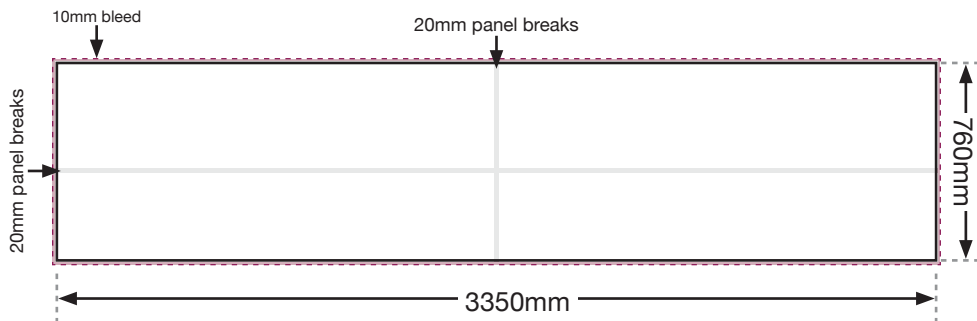

## Tram Superside

1 x Small Tramliner 3350 x 760mm

Tram Superside is made up of: 1 x Small Tramliner (3350mm x 760mm) 4 x Large Tramliners (5060mm x 760mm)

### Artwork Details

#### Overall Size - Shown above

The advert should be created to **fill** the overall size.

#### Safe Visual Area

Please place **all vital text** and **images** away from **all panel breaks** and at least **40mm** away from **all** the edges.