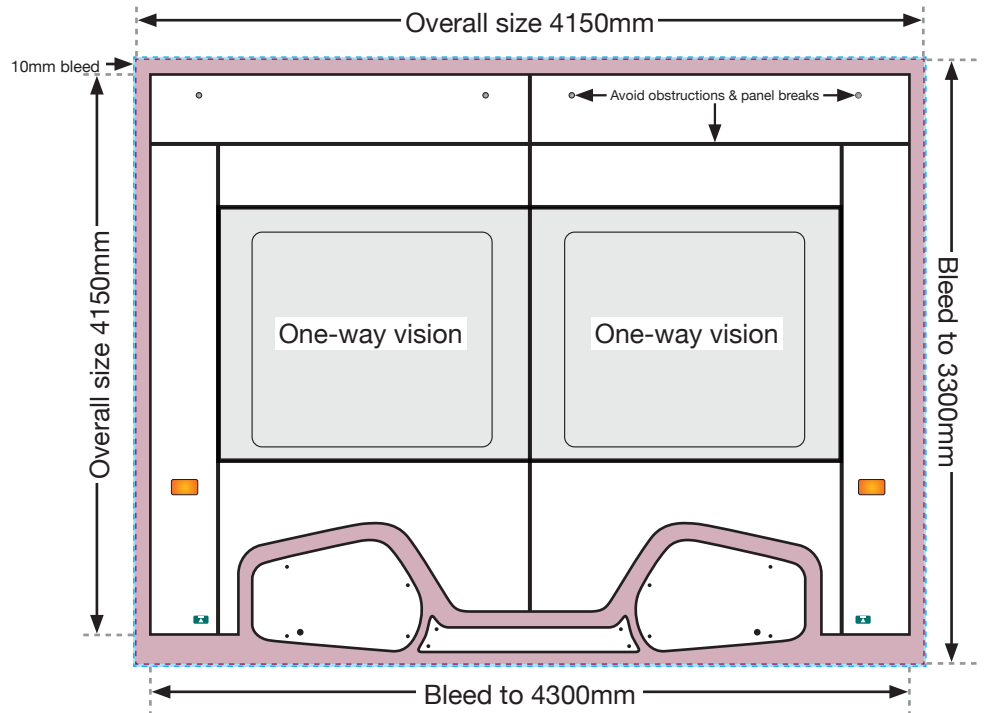

## Tram T-Side

1 x Tram Supersquare  
4300 x 3300mm

**Please Note:** Outline drawn  
to correct proportions

## Artwork Details

### Overall Size - As shown above

The advert should be created to **fill** the overall size, but the background colour or images **must bleed** out to the **bleed size** for the **Supersquare**.

### Safe Visual Area - As shown above

Please place **all vital text** and **images** away from **all obstructions** and **panel breaks** and at least **40mm** away from **all** the edges.