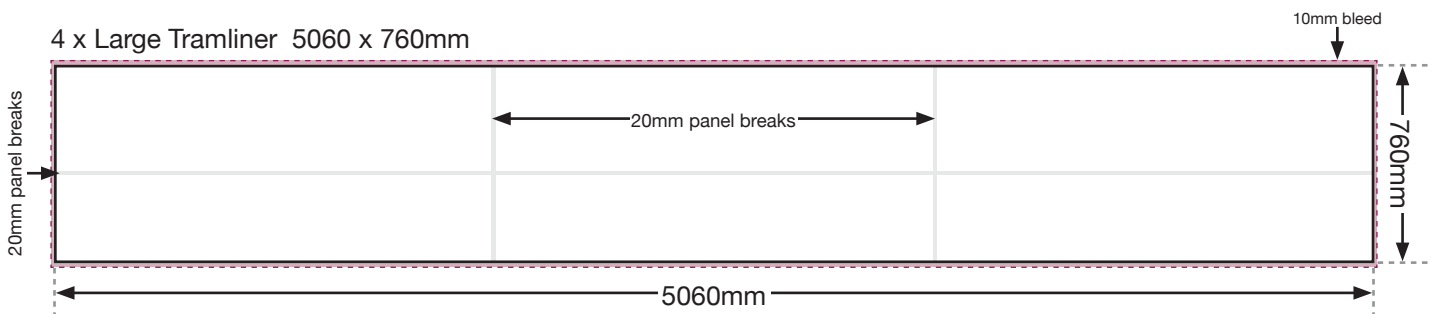

## Tram T-Side

1 x Tram Supersquare  
4300 x 3300mm

**Please Note:** Outline drawn  
to correct proportions

### Overall Size - As shown above

The advert should be created to **fill** the overall size, but the background colour or images **must bleed** out to the **bleed size** for the **Supersquare**.