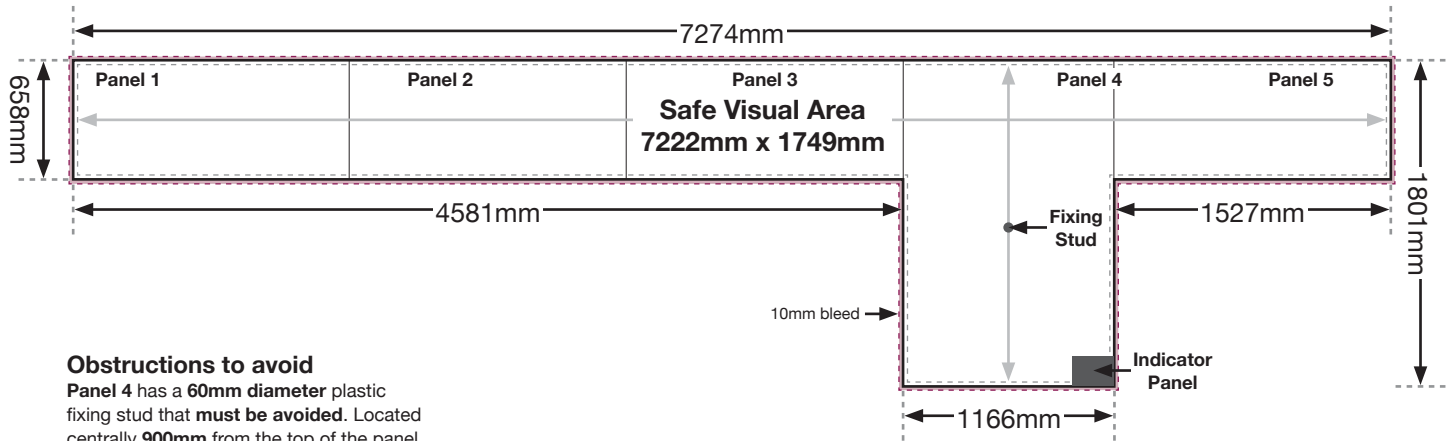

## 20" x 25" + 46" x 46" Off-Centre T-Side

### Obstructions to avoid

Panel 4 has a 60mm diameter plastic fixing stud that **must be avoided**. Located centrally 900mm from the top of the panel.

Indicator panel 228.5mm x 165mm

### Overall Size - 7274mm x 1801mm

The advert should be created to **fill** the overall size.

### Safe Visual Area - 7222mm x 1749mm

Please place **all vital text** and **images** within this area and **not** close to the edge.