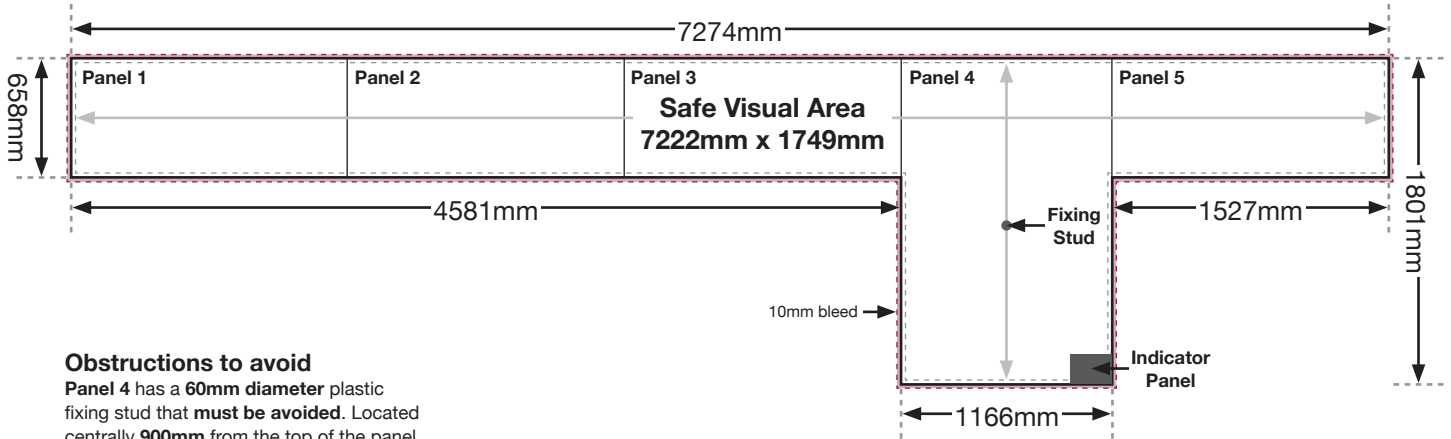

24' x 25" + 46" x 46" Off-Centre T-Side

Obstructions to avoid

Panel 4 has a 60mm diameter plastic fixing stud that **must be avoided**. Located centrally 900mm from the top of the panel.

Indicator panel 228.5mm x 165mm

Artwork Details

Overall Size - 7274mm x 1801mm

The advert should be created to **fill** the overall size.

Safe Visual Area - 7222mm x 1749mm

Please place **all vital text** and **images** within this area and **not** close to the edge.

ALL fonts **must** be converted to outlines.

Please Note:

The final advert is printed in 5 pieces.

Panel 1, 2, 3 & 5 - 1527mm x 658mm. Panel 4 - 1166mm x 1801mm.

Small text needs to avoid the vertical panel breaks as much as possible - Large logos & text will be fine.