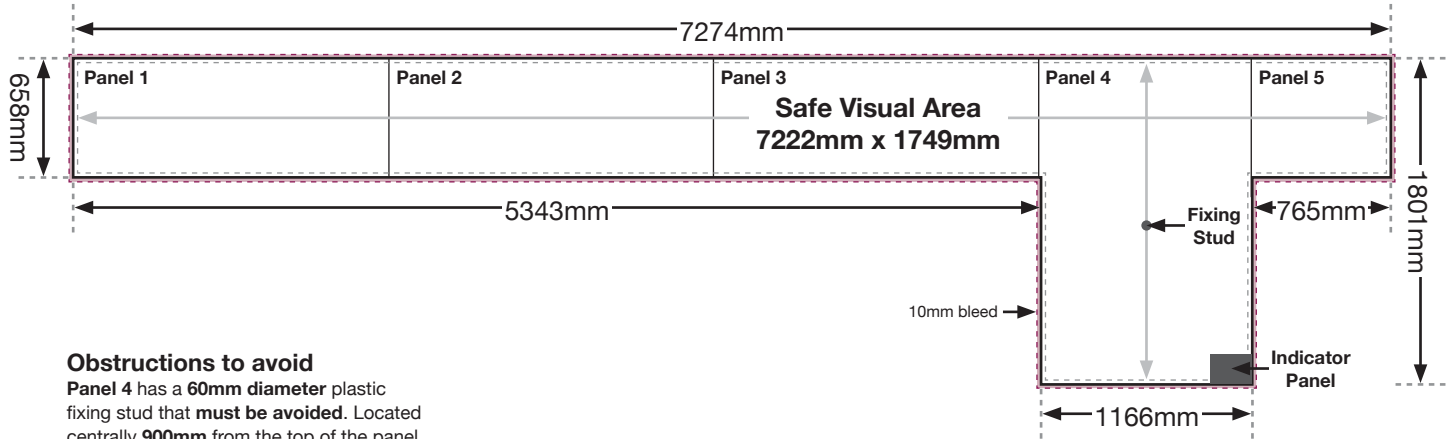

24' x 25" + 46" x 46" Forward T-Side

Obstructions to avoid

Panel 4 has a 60mm diameter plastic fixing stud that **must be avoided**. Located centrally 900mm from the top of the panel.

Indicator panel 228.5mm x 165mm

Artwork Details

Overall Size - 7274mm x 1801mm

The advert should be created to **fill** the overall size.

Safe Visual Area - 7222mm x 1749mm

Please place **all vital text** and **images** within this area and **not** close to the edge.

ALL fonts **must** be converted to outlines.

Please Note:

The final advert is printed in 5 pieces.

Panel 1, 2, 3 - 1781mm x 658mm. Panel 4 - 1166mm x 1801mm. Panel 5 - 765mm x 658mm

Small text needs to avoid the vertical panel breaks as much as possible - Large logos & text will be fine.