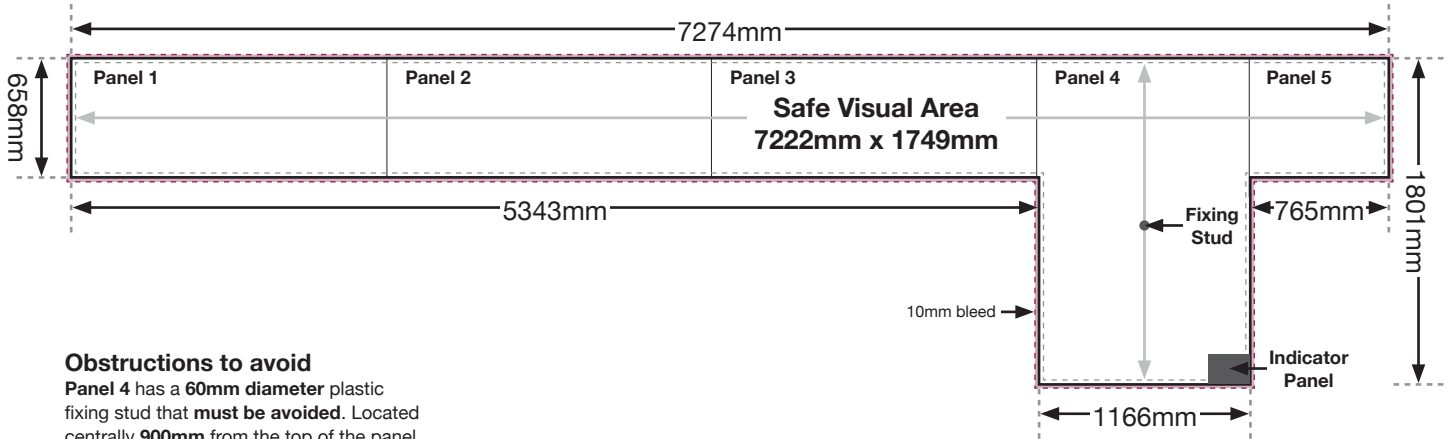

20" x 25" + 46" x 46" Forward T-Side

Obstructions to avoid

Panel 4 has a 60mm diameter plastic fixing stud that **must be avoided**. Located centrally 900mm from the top of the panel.

Indicator panel 228.5mm x 165mm

Artwork Details

Overall Size - 7274mm x 1801mm

The advert should be created to **fill** the overall size.

Safe Visual Area - 7222mm x 1749mm

Please place **all vital text** and **images** within this area and **not** close to the edge.