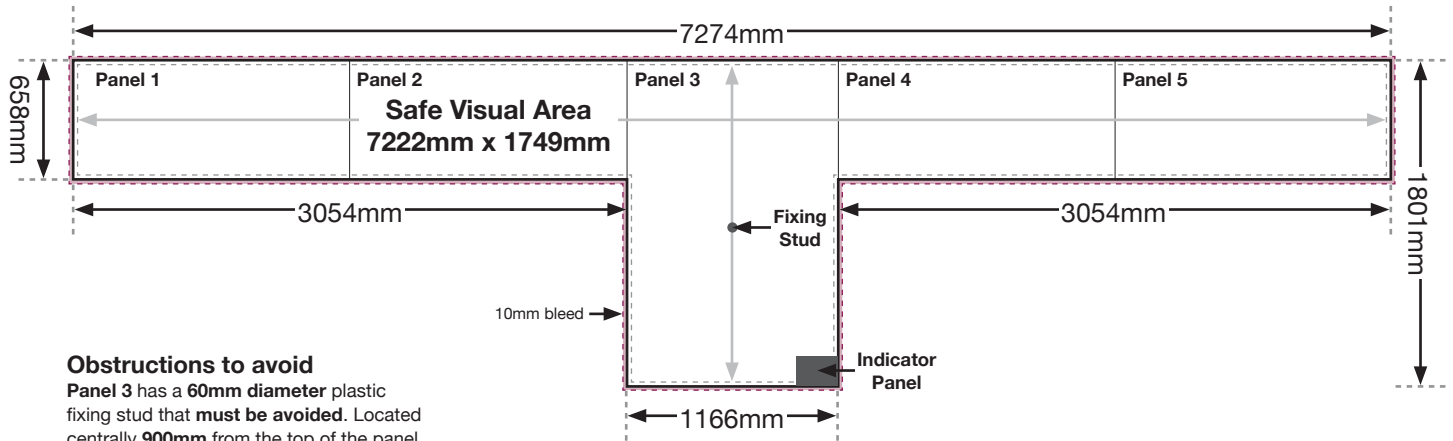

20" x 25" + 46" x 46" Centre T-Side

Obstructions to avoid

Panel 3 has a 60mm diameter plastic fixing stud that **must be avoided**. Located centrally 900mm from the top of the panel.

Indicator panel 228.5mm x 165mm

Artwork Details

Overall Size - 7274mm x 1801mm

The advert should be created to **fill** the overall size.

Safe Visual Area - 7222mm x 1749mm

Please place **all vital text** and **images** within this area and **not** close to the edge.