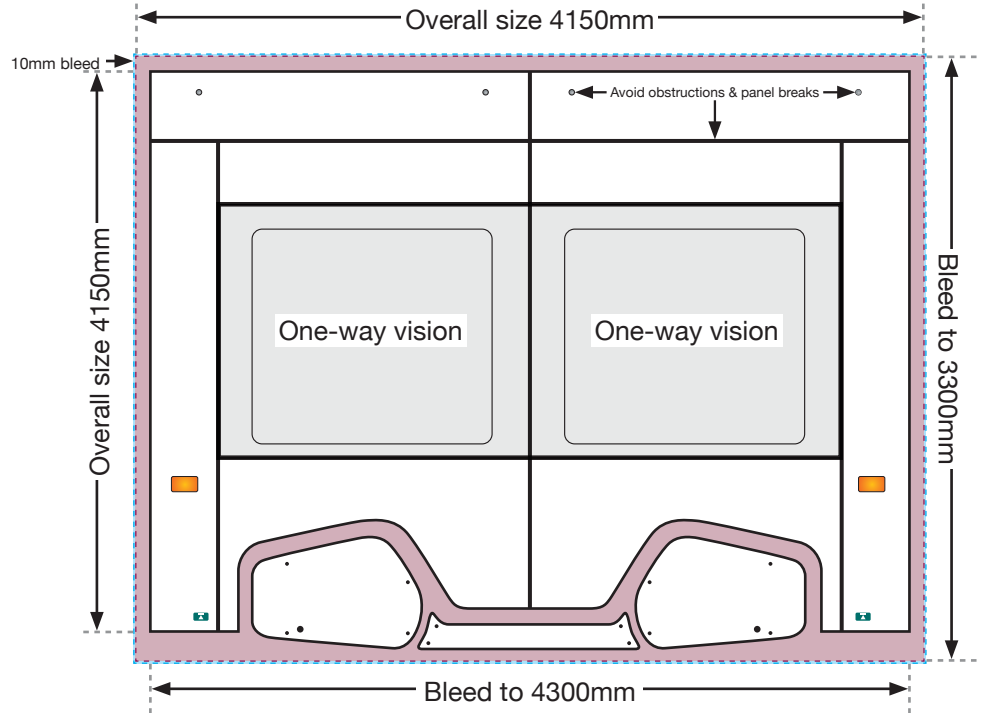

## Tram T-Shape

1 x Tram Supersquare  
4300 x 3300mm

**Please Note:** Outline drawn  
to correct proportions

## Artwork Details

### Overall Size - As shown above

The advert should be created to **fill** the overall size, but the background colour or images **must bleed** out to the **bleed size** for the **Supersquare**.

### Safe Visual Area - As shown above

Please place **all vital text** and **images** away from **all obstructions** and **panel breaks** and at least **40mm** away from **all** the edges.