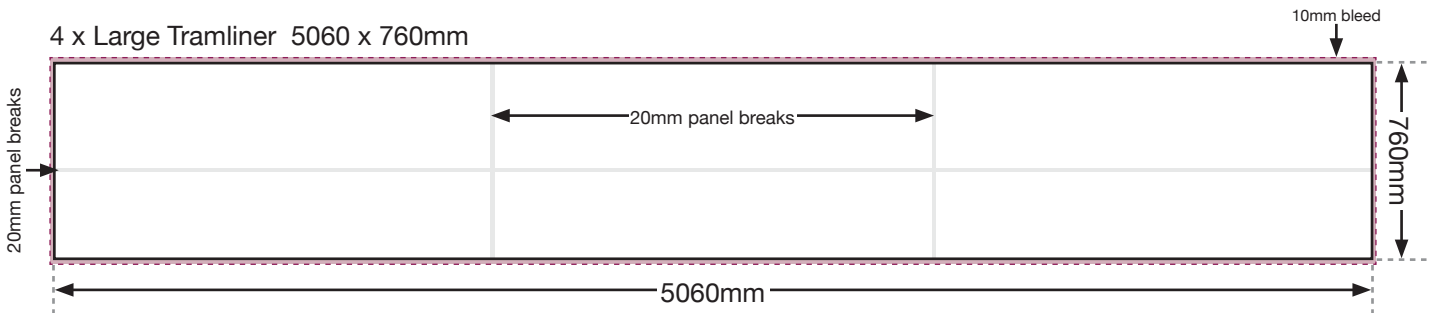

## Tram T-Shape

1 x Tram Supersquare  
4300 x 3300mm

**Please Note:** Outline drawn  
to correct proportions

### Overall Size - As shown above

The advert should be created to **fill** the overall size, but the background colour or images **must bleed** out to the **bleed size** for the **Supersquare**.

### Safe Visual Area - As shown above

Please place **all vital text** and **images** away from **all obstructions** and **panel breaks** and at least **40mm** away from **all** the edges.