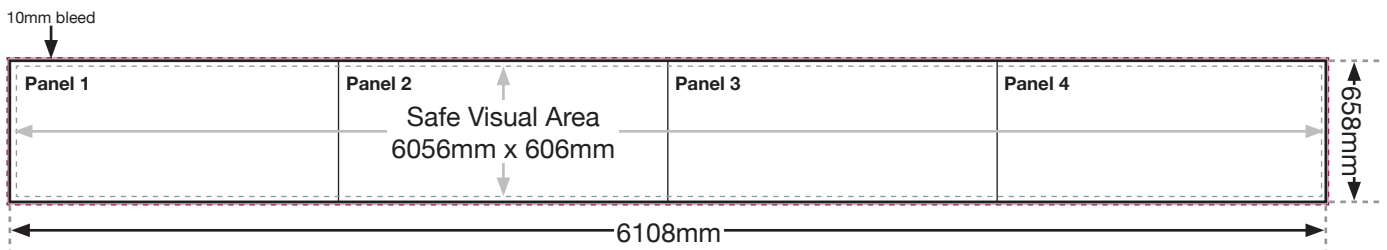

20' x 25" Superside

Artwork Details

Overall Size - 6108mm x 658mm

The advert should be created to **fill** the overall size.

Safe Visual Area - 6056mm x 606mm

Please place **all vital text** and **images** within this area and **not** close to the edge.

ALL fonts **must** be converted to outlines.

Please Note:

The final advert is printed in 4 pieces.

Panel 1, 2, 3 & 4 - 1527mm x 658mm.