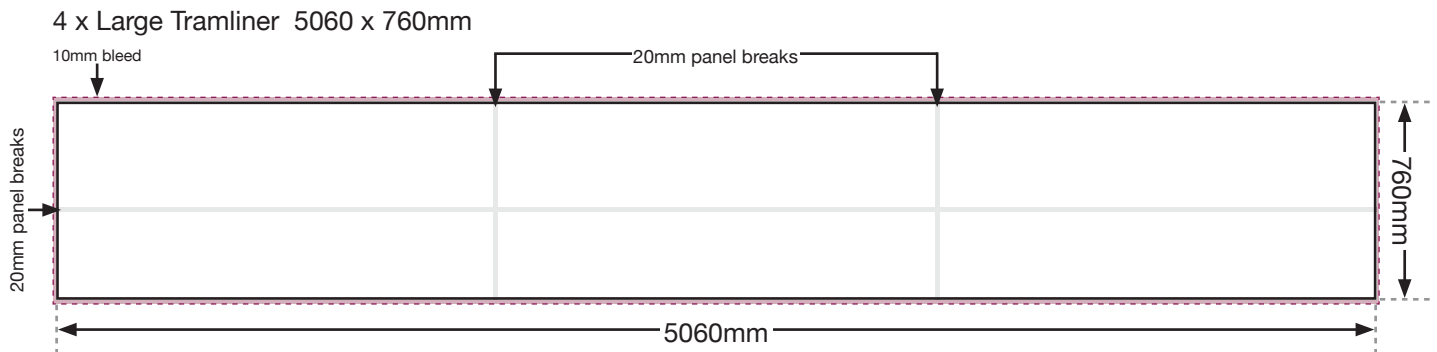

Tram Superside

1 x Small Tramliner 3350 x 760mm

Artwork Details

Overall Size - Shown above

The advert should be created to **fill** the overall size.

Safe Visual Area

Please place **all vital text** and **images** away from **all panel breaks** and at least **40mm** away from **all** the edges.