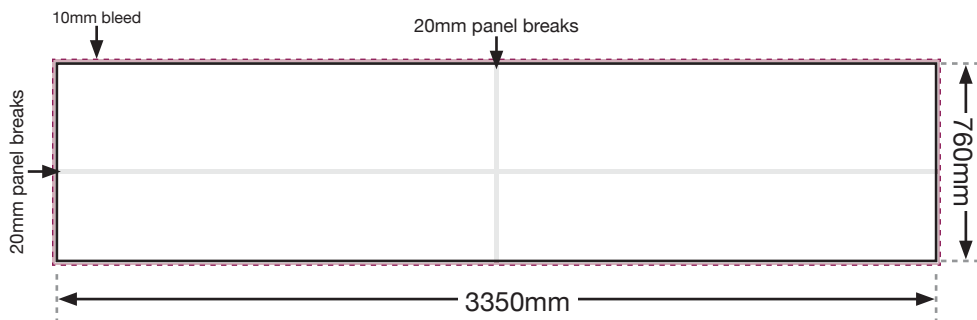

Tram Superside

1 x Small Tramliner 3350 x 760mm

Artwork Details

Overall Size - Shown above

The advert should be created to **fill** the overall size.

Safe Visual Area

Please place **all vital text** and **images** away from **all panel breaks** and at least **40mm** away from **all** the edges.