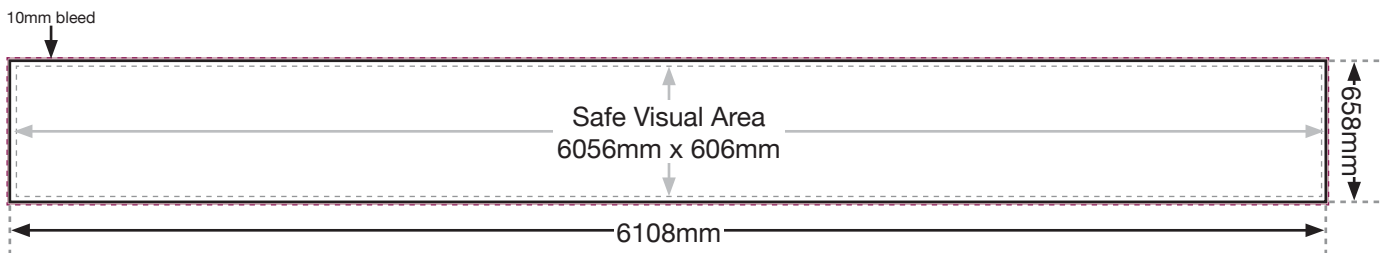

20' x 25" Superside

Artwork Details

Overall Size - 6108mm x 658mm

The advert should be created to **fill** the overall size.

Safe Visual Area - 6056mm x 606mm

Please place **all vital text** and **images** within this area and **not** close to the edge.