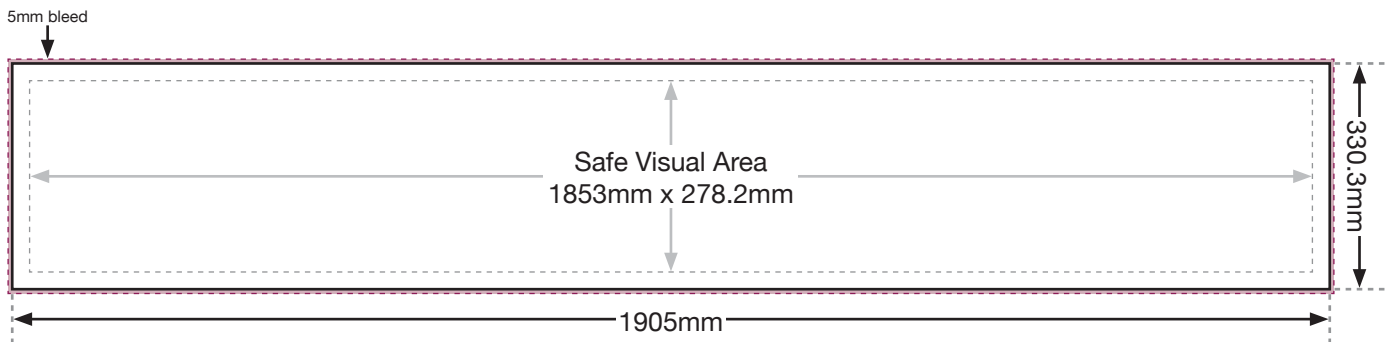

75" x 13" Super Skinny Rear

Artwork Details

Overall Size - 1905mm x 330.3mm

The advert should be created to **fill** the overall size.

Safe Visual Area - 1853mm x 278.2mm

Please place **all vital text** and **images** within this area and **not** close to the edge.