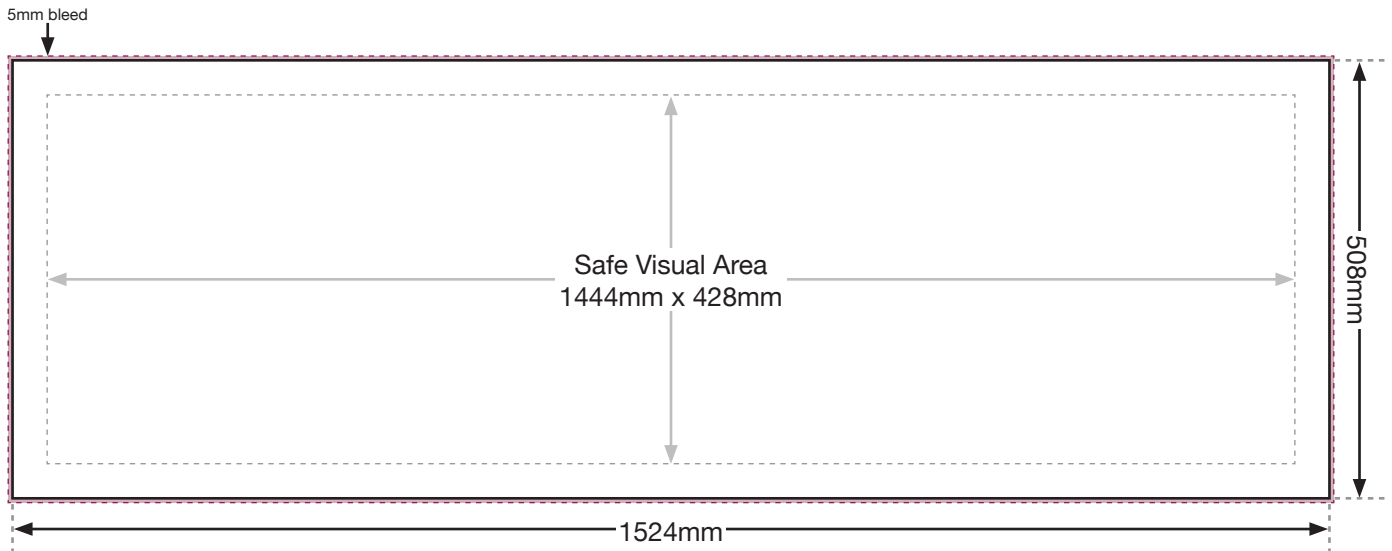

## 60" x 20" Super Rear

### Artwork Details

#### Overall Size - 1524mm x 508mm

The advert should be created to **fill** the overall size.

#### Safe Visual Area - 1444mm x 428mm

Please place **all vital text** and **images** within this area and **not** close to the edge.