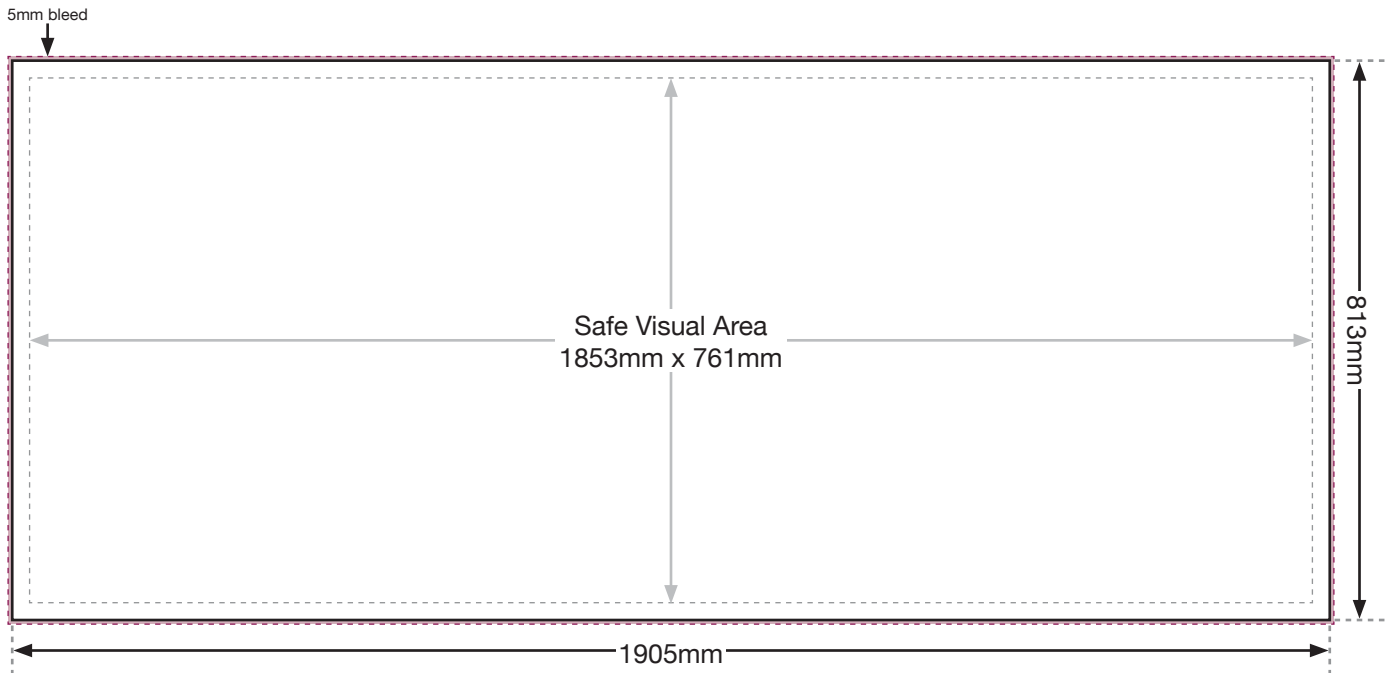

75" x 32" Super Large Rear

Artwork Details

Overall Size - 1905mm x 813mm

The advert should be created to **fill** the overall size.

Safe Visual Area - 1853mm x 761mm

Please place **all vital text** and **images** within this area and **not** close to the edge.