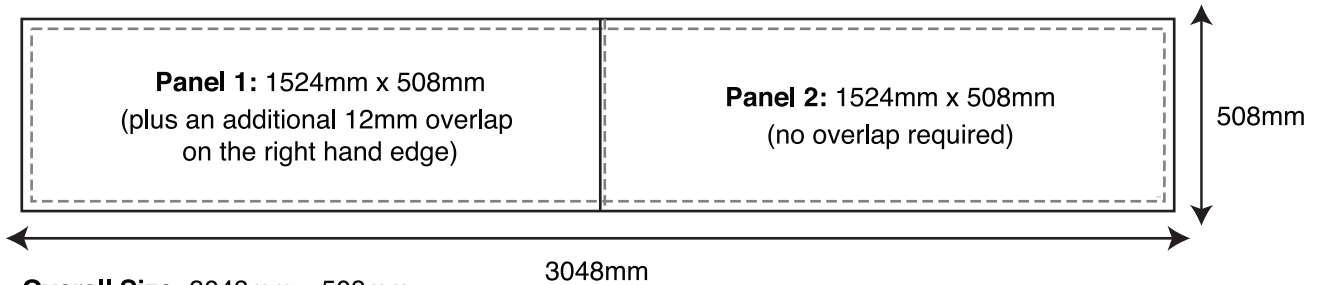

Streetliner (10' x 20")

Streetliner (13' x 20")

IMPORTANT POINTS

Artwork for this panel should be created and supplied at 100%

ALL fonts need to be converted to outlines

3mm bleed is required all round

All artwork and images should be in CMYK with images at a resolution of 300dpi

File format either a high resolution pdf or illustrator file

Please supply digital artwork as one piece, we will split the artwork for you.

23456

Campaign Number - The campaign number should be displayed black text on a white background within a 24mm x 10mm framed rectangle located in the bottom right hand corner. Font size 20pt.

Safe Visible Area - The specifications give the Overall Size and the Safe Visible Area. The advert should be created to fill the Overall Size with the main design elements staying within the perimeters of the Safe Visible Area. Please ensure that all important text/images are not close to the edge of the Safe Visible Area.