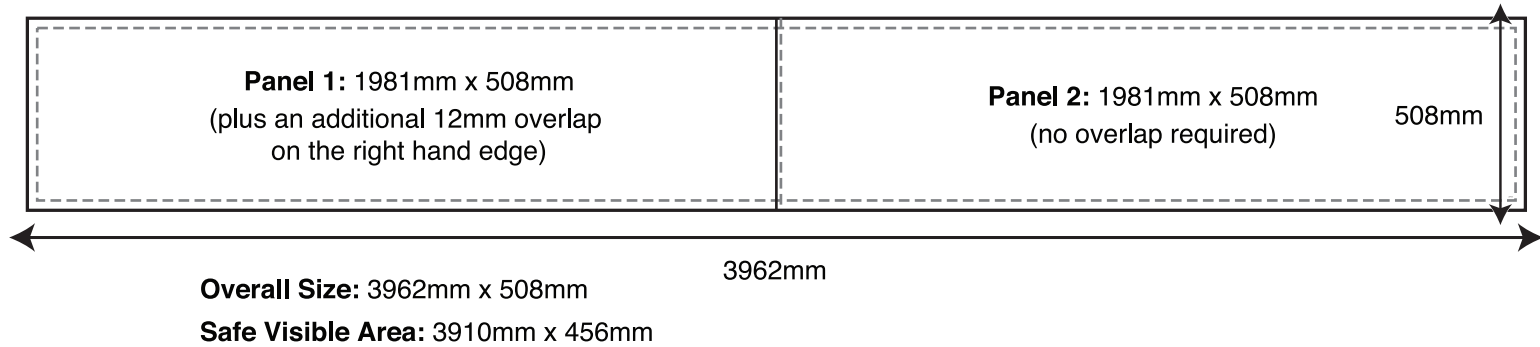

Streetliner (10' x 20")

Streetliner (13' x 20")

IMPORTANT POINTS

Artwork for this panel should be created and supplied at 100%

ALL fonts need to be converted to outlines

3mm bleed is required all round

All artwork and images should be in CMYK with images at a resolution of 300dpi

File format either a high resolution pdf or illustrator file

Please supply digital artwork as one piece, we will split the artwork for you.

23456

Campaign Number - The campaign number should be displayed black text on a white background within a 24mm x 10mm framed rectangle located in the bottom right hand corner. Font size 20pt.

Safe Visible Area - The specifications give the Overall Size and the Safe Visible Area. The advert should be created to fill the Overall Size with the main design elements staying within the perimeters of the Safe Visible Area. Please ensure that all important text/images are not close to the edge of the Safe Visible Area.