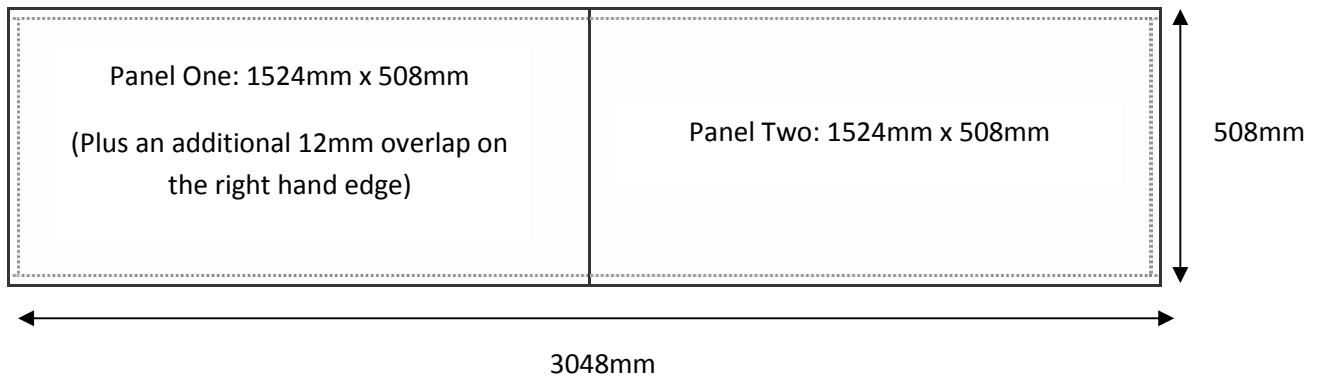

## 10' x 20"

**Overall Size:** 3048mm x 508mm

**Safe Visible Area:** 2996mm x 456mm

## 13' x 20"

**Overall Size:** 3962mm x 508mm

**Safe Visible Area:** 3910mm x 456mm

### IMPORTANT POINTS

- ✓ Heights of both 10ft and 13ft panels: 508mm
- ✓ Artwork for this panel should be created and supplied at 100%
- ✓ ALL fonts need to be converted to outlines
- ✓ 3mm bleed is required all round
- ✓ All artwork and images should be in CMYK with images at a resolution of 300dpi
- ✓ File format must be either a high resolution pdf or an Illustrator file
- ✓ Please supply digital artwork as one piece; we will split the artwork for you

**Campaign Number** - The campaign number should be displayed as black text on a white background within a 24mm x 10mm framed rectangle, located in the bottom right hand corner. Font size must be 20pt.