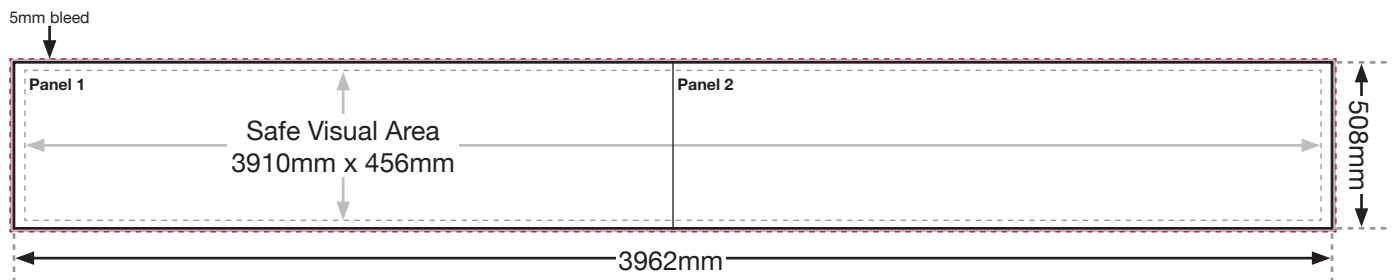

## 13' x 20" Streetliner

#### Overall Size - 3962mm x 508mm

The advert should be created to **fill** the overall size.

#### Safe Visual Area - 3910mm x 456mm

Please place **all vital text** and **images** within this area and **not** close to the edge.

#### Please Note:

The final advert is printed in 2 pieces.

Panel 1 - 1981mm x 508mm + 24mm overlap. Panel 2 - 1981mm x 508mm with no overlap.