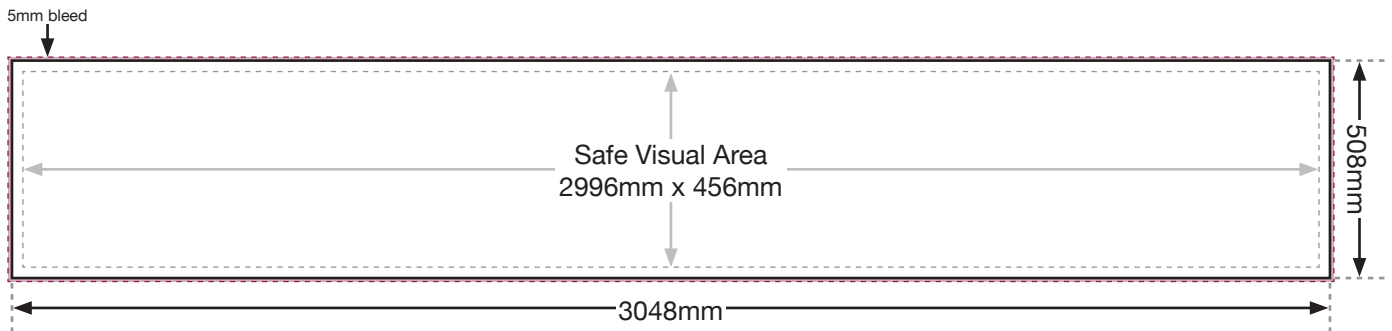

10' x 20" Streetliner

Artwork Details

Overall Size - 3048mm x 508mm

The advert should be created to **fill** the overall size.

Safe Visual Area - 2996mm x 456mm

Please place **all vital text** and **images** within this area and **not** close to the edge.