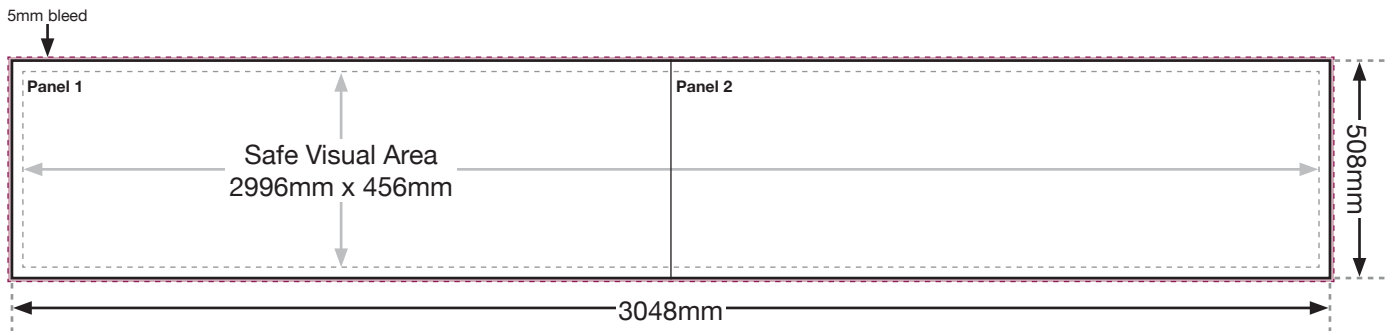

10' x 20" Streetliner

Artwork Details

Overall Size - 3048mm x 508mm

The advert should be created to **fill** the overall size.

Safe Visual Area - 2996mm x 456mm

Please place **all vital text** and **images** within this area and **not** close to the edge.

ALL fonts **must** be converted to outlines.

Please Note:

The final advert is printed in 2 pieces.

Panel 1 - 1524mm x 508mm + 24mm overlap. Panel 2 - 1524mm x 508mm with no overlap.