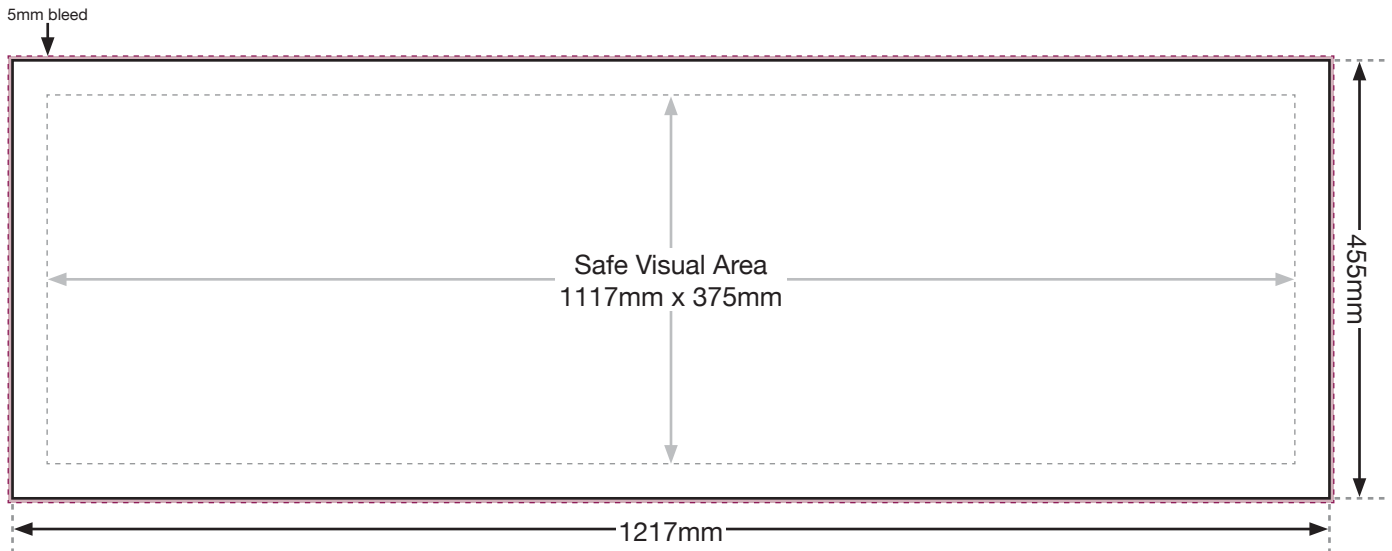

48" x 18" Rear

Artwork Details

Overall Size - 1217mm x 455mm

The advert should be created to **fill** the overall size.

Safe Visual Area - 1117mm x 375mm

Please place **all vital text** and **images** within this area and **not** close to the edge.