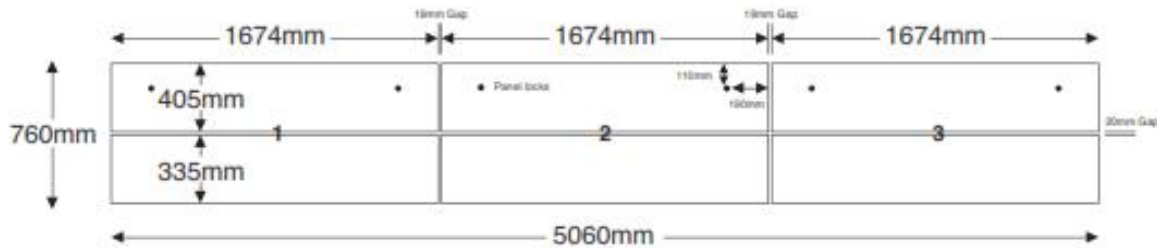

Large Tramliner (5060mm x 760mm)

The Large Tramliner should be split in 3 equal panels, in addition panels 1 & 2 should have a 20mm overlap on the right hand side.

CAMPAIGN NUMBER

The campaign number should be displayed black text on a white background within a 30mm x 10mm (at actual size) framed rectangle located in the bottom right hand corner. Font size 20pt (at actual size)