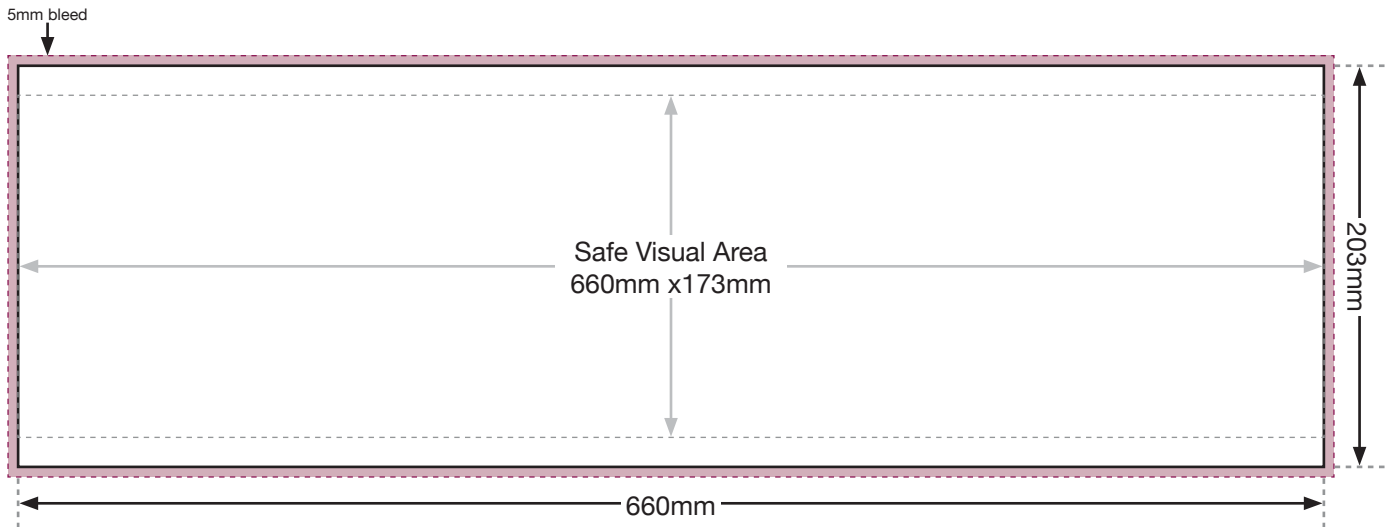

26" x 8" Headliner

Artwork Details

Overall Size - 660mm x 203mm

The advert should be created to **fill** the overall size.

Safe Visual Area - 660mm x 173mm

Please place **all vital text** and **images** within this area and **not** close to the edge.