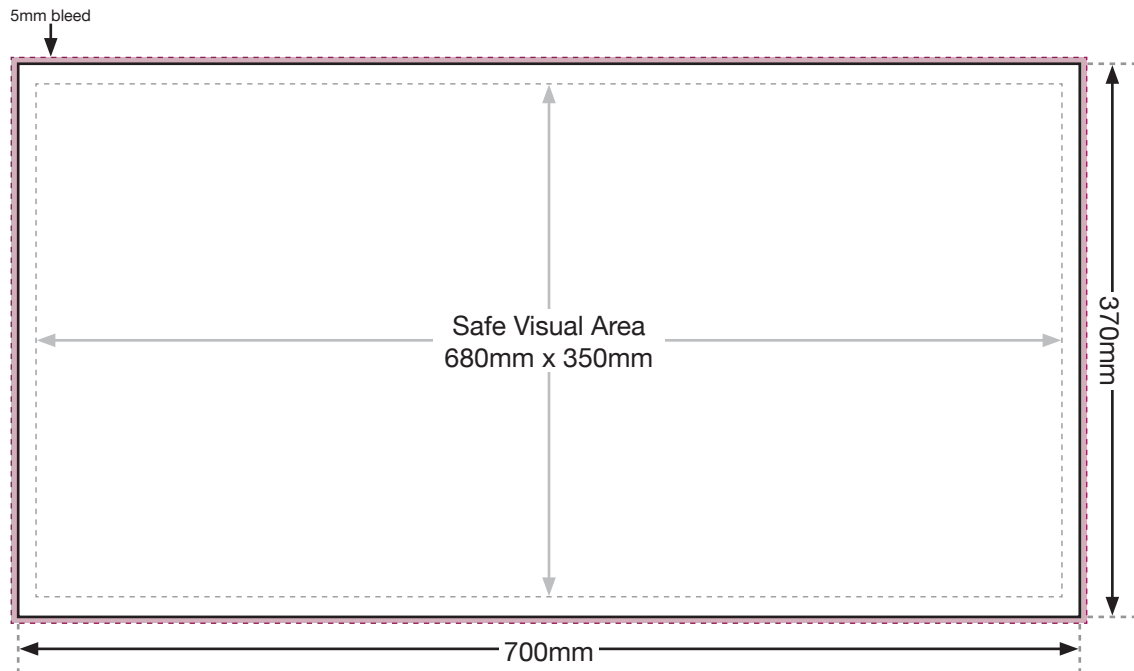

Tram Exit Door Headliner

Artwork Details

Overall Size - 700mm x 370mm

The advert should be created to **fill** the overall size.

Safe Visual Area - 680mm x 350mm

Please place **all vital text** and **images** within this area and **not** close to the edge.