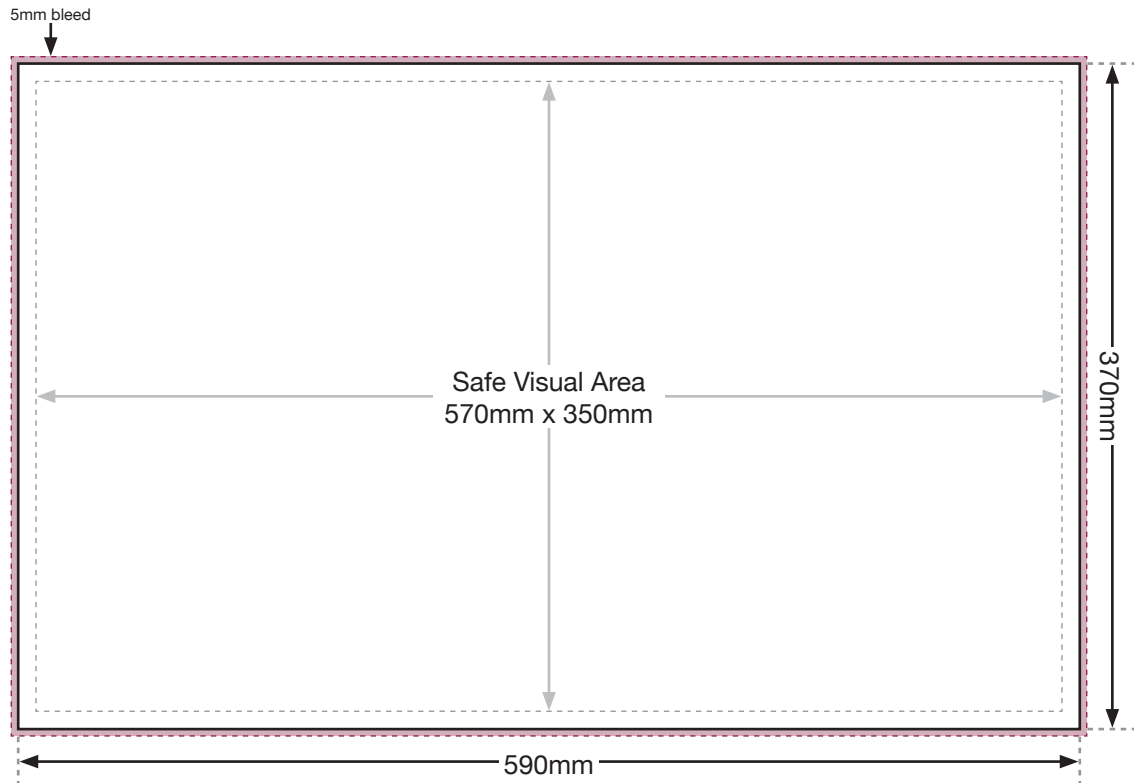

## Tram End Door

### Artwork Details

#### Overall Size - 590mm x 370mm

The advert should be created to **fill** the overall size.

#### Safe Visual Area - 570mm x 350mm

Please place **all vital text** and **images** within this area and **not** close to the edge.