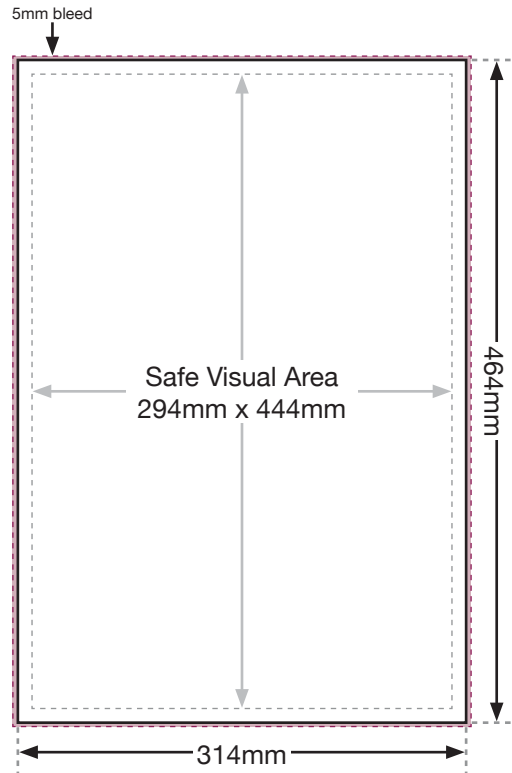

### Artwork Details

#### Overall Size - 314mm x 464mm

The advert should be created to **fill** the overall size.

#### Safe Visual Area - 294mm x 444mm

Please place **all vital text** and **images** within this area and **not** close to the edge.

#### Image Resolution

All artwork and images should be in **CMYK** with images at a resolution of **300dpi** at actual size.

**ALL** fonts **must** be converted to outlines.