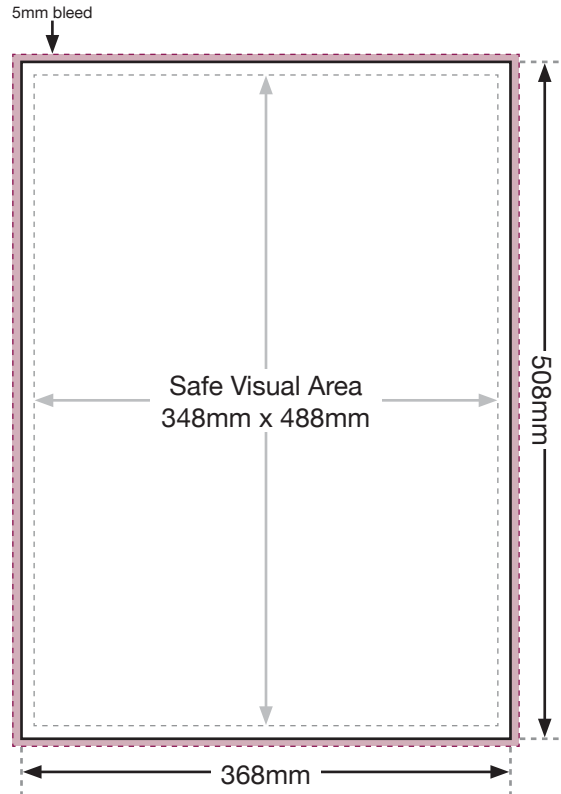

Omnidekka Bulkhead

Artwork Details

Overall Size - 368mm x 508mm

The advert should be created to **fill** the overall size.

Safe Visual Area - 348mm x 488mm

Please place **all vital text** and **images** within this area and **not** close to the edge.