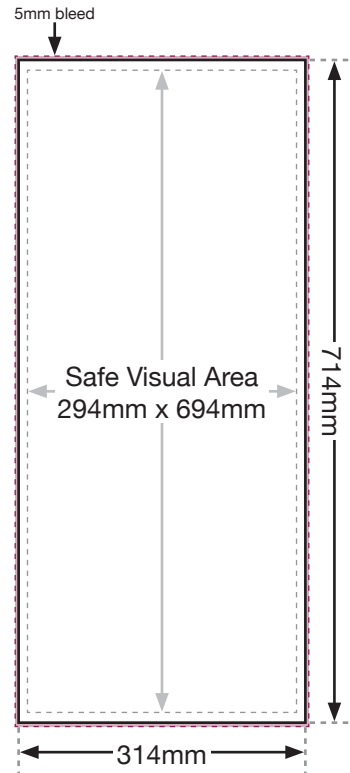

DD Framed Bulkhead

Artwork Details

Overall Size - 314mm x 714mm

The advert should be created to **fill** the overall size.

Safe Visual Area - 294mm x 694mm

Please place **all vital text** and **images** within this area and **not** close to the edge.

Accepted File Format

Please supply **all artwork** as **print ready PDF's** saved at **100%**, with a **5mm bleed**.

Image Resolution

All artwork and images should be in **CMYK** with images at a resolution of **300dpi** at actual size.