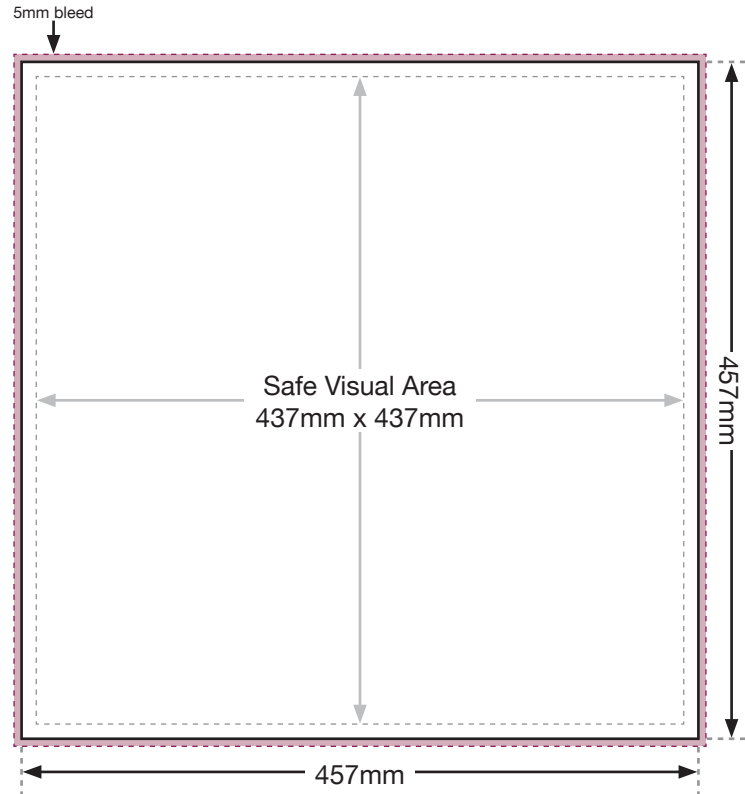

18" x 18" Bulkhead

Artwork Details

Overall Size - 457mm x 457mm

The advert should be created to **fill** the overall size.

Safe Visual Area - 437mm x 437mm

Please place **all vital text** and **images** within this area and **not** close to the edge.